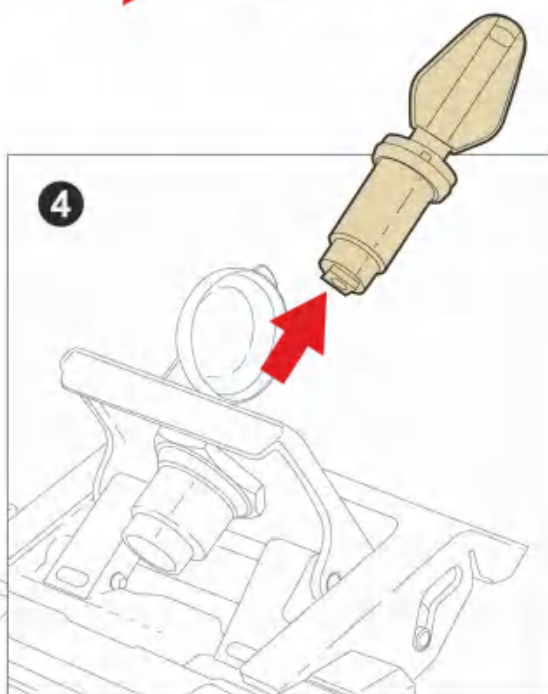

1 M. MINIMUM DISTANCE WITH POWER WASHER.

TERRA LOCK SYSTEM

PATENT PENDING

LOCK REMOVAL

OPEN

1

2

1