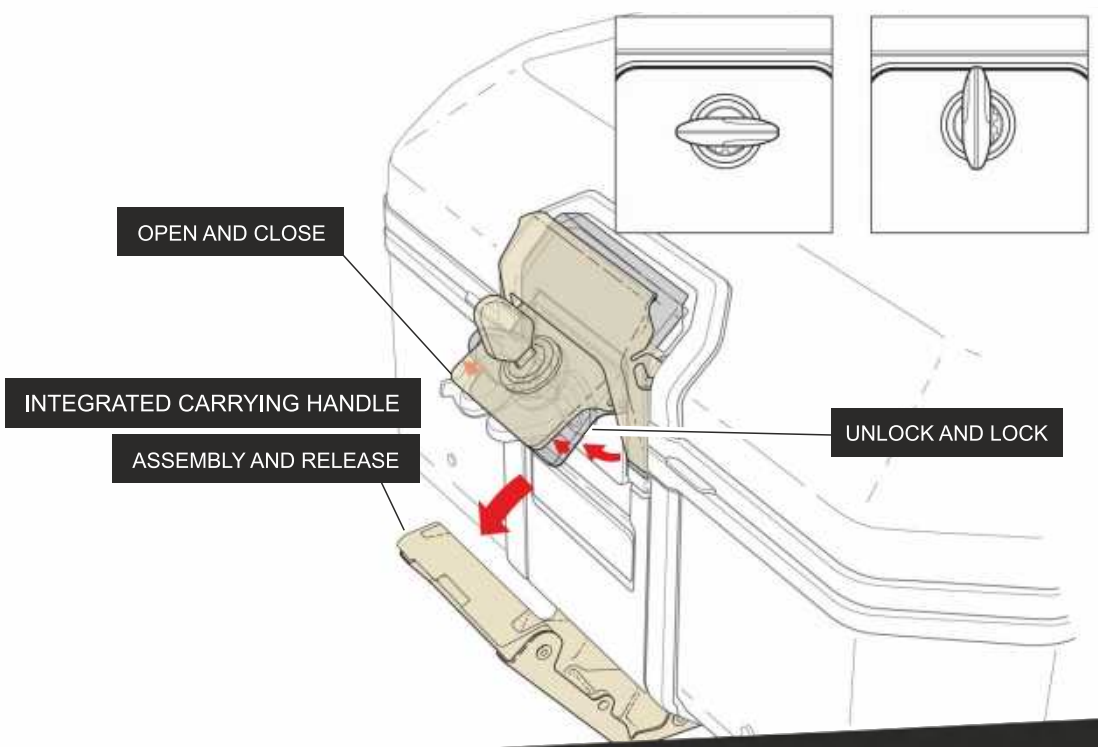

1 M. MINIMUM DISTANCE WITH POWER WASHER.

TERRA LOCK SYSTEM

PATENT PENDING

LOCK REMOVAL

OPEN

1

2

1