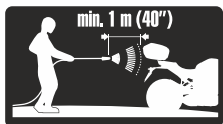

1 M. MINIMUM DISTANCE WITH POWER WASHER.

TERRA LOCK SYSTEM

PATENT PENDING

LOCK REMOVAL

OPEN

1

2

1