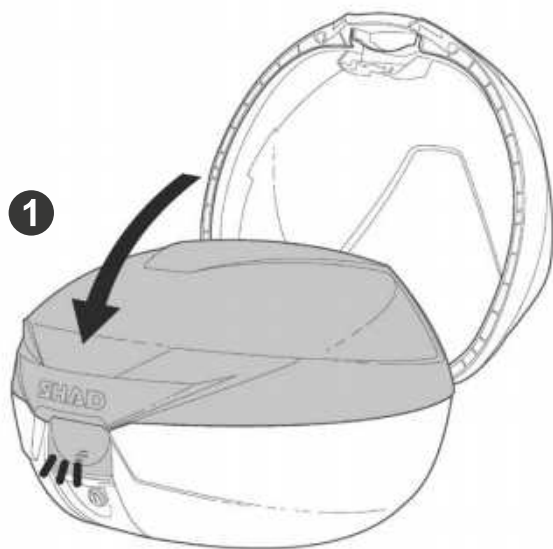

ASSEMBLY

RELEASE

TOP CASE SUPPORT ASSEMBLY

USE TOP CASE PARTS

#	Piece	Quantity
1	Clip	4
2	Screw M6x40	4
3	Plastic spacer	4
4	Ø6 Washer M6	4
5	Nut M6	4
6	Screw M6x30	4

SHAD Top Master*

USE FITTING KIT PARTS

#	Piece	Quantity
7	Metal spacer	4
8	Screw M8x20	4
9	Washer M8	4
10	Nut M8	4