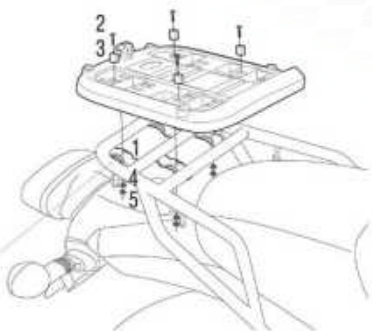

ASSEMBLY

RELEASE

TOP CASE SUPPORT ASSEMBLY

USE TOP CASE PARTS

#	Piece	Quantity
1	Clip	4
2	Screw M6x40	4
3	Plastic spacer	4
4	Ø6 Washer M6	4
5	Nut M6	4
6	Screw M6x30	4

SHAD Top Master*

USE FITTING KIT PARTS

#	Piece	Quantity
7	Metal spacer	4
8	Screw M8x20	4
9	Washer M8	4
10	Nut M8	4