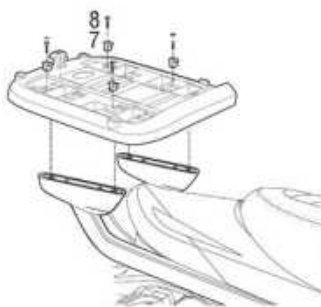

ASSEMBLY

RELEASE

TOP CASE SUPPORT ASSEMBLY

USE TOP CASE PARTS

#	Piece	Quantity
1	Clip	4
2	Screw M6x40	4
3	Plastic spacer	4
4	Ø6 Washer M6	4
5	Nut M6	4
6	Screw M6x30	4

SHAD Top Master*

USE FITTING KIT PARTS

#	Piece	Quantity
7	Metal spacer	4
8	Screw M8x20	4
9	Washer M8	4
10	Nut M8	4