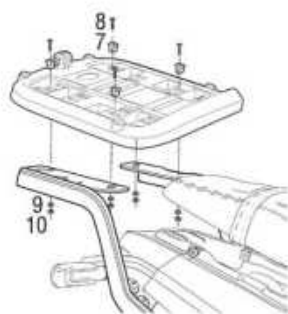

SHAD Top Master*

! CHECK BIKE COMPATIBILITY
WWW.SHAD.ES *