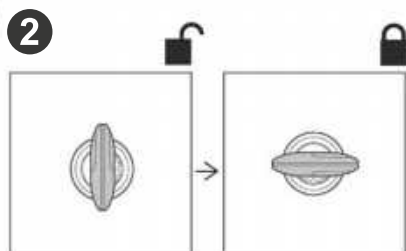

ASSEMBLY

RELEASE

TOP CASE SUPPORT ASSEMBLY

USE TOP CASE PARTS

#	Piece	Quantity
1	Clip	4
2	Screw M6x40	4
3	Plastic spacer	4
4	Ø6 Washer M6	4
5	Nut M6	4
6	Screw M6x30	4

SHAD Top Master*

USE FITTING KIT PARTS

#	Piece	Quantity
7	Metal spacer	4
8	Screw M8x20	4
9	Washer M8	4
10	Nut M8	4