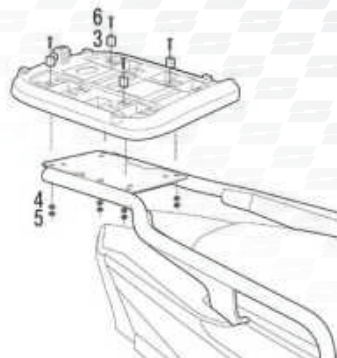

ASSEMBLY

RELEASE

TOP CASE SUPPORT ASSEMBLY

USE TOP CASE PARTS

#	Piece	Quantity
1	Clip	4
2	Screw M6x40	4
3	Plastic spacer	4
4	Ø6 Washer M6	4
5	Nut M6	4
6	Screw M6x30	4

SHAD Top Master*

USE FITTING KIT PARTS

#	Piece	Quantity
7	Metal spacer	4
8	Screw M8x20	4
9	Washer M8	4
10	Nut M8	4