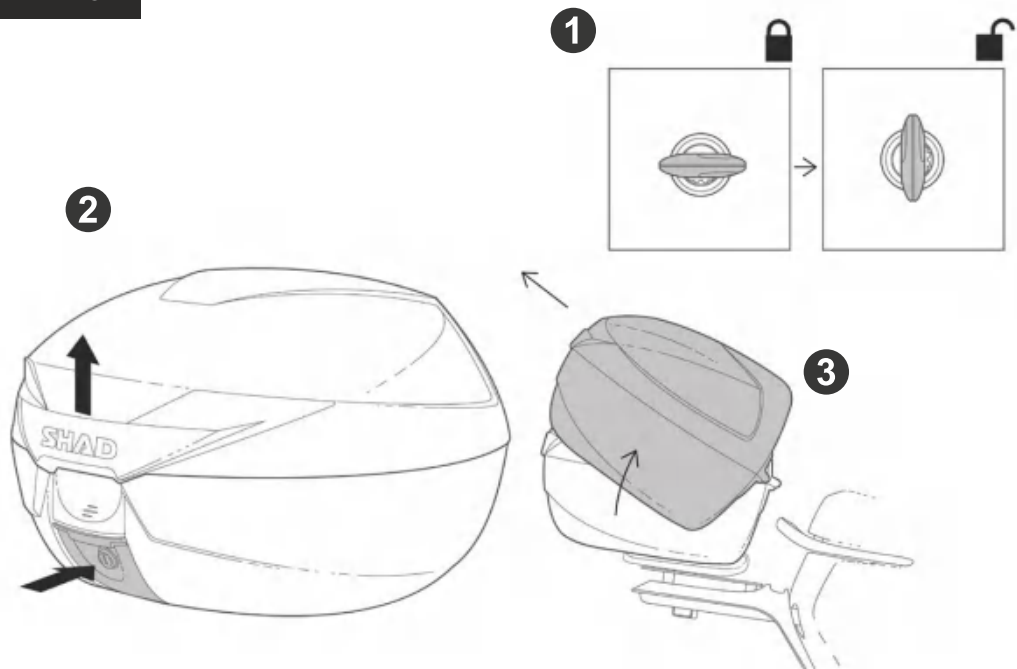

ASSEMBLY

RELEASE

TOP CASE SUPPORT ASSEMBLY

USE TOP CASE PARTS

#	Piece	Quantity
1	Clip	4
2	Screw M6x40	4
3	Plastic spacer	4
4	Ø6 Washer M6	4
5	Nut M6	4
6	Screw M6x30	4

SHAD Top Master*

USE FITTING KIT PARTS

#	Piece	Quantity
7	Metal spacer	4
8	Screw M8x20	4
9	Washer M8	4
10	Nut M8	4