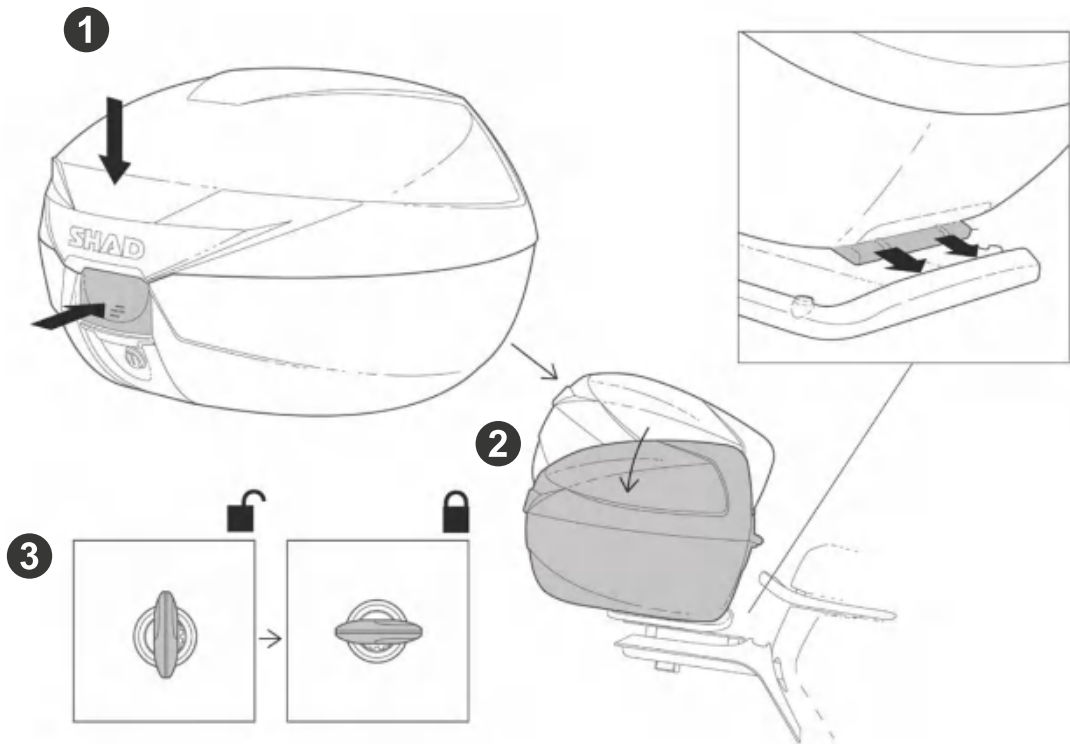

ASSEMBLY

RELEASE

TOP CASE SUPPORT ASSEMBLY

USE TOP CASE PARTS

#	Piece	Quantity
1	Clip	4
2	Screw M6x40	4
3	Plastic spacer	4
4	Ø6 Washer M6	4
5	Nut M6	4
6	Screw M6x30	4

SHAD Top Master*

USE FITTING KIT PARTS

#	Piece	Quantity
7	Metal spacer	4
8	Screw M8x20	4
9	Washer M8	4
10	Nut M8	4